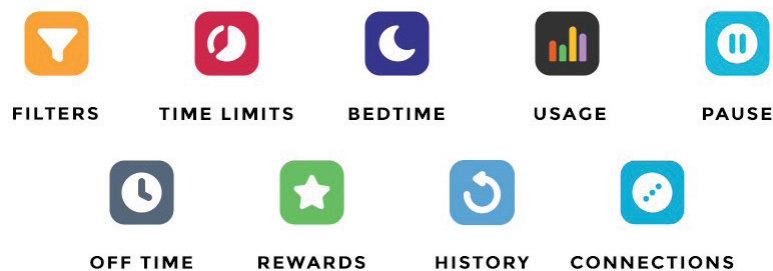

Circle with Disney

Circle with Disney is the smart way for families to manage content and time online, on any connected device. With the Circle app, you can easily:

- Limit daily Internet time for websites, apps, and more
- Set a BedTime for your family's devices
- Set individual filter for each family member that matches their age and interests
- Pause Internet by device or by user with a press of a button
- Schedule specific 'no internet' times with OffTime
- Check out where your family spends time online
- Reward kids with extended Time Limits, no OffTime, and a late BedTime for the day
- Use voice commands to ask Alexa™ about Time Limits and Usage

Learn more netgear.com/circle

Key Features